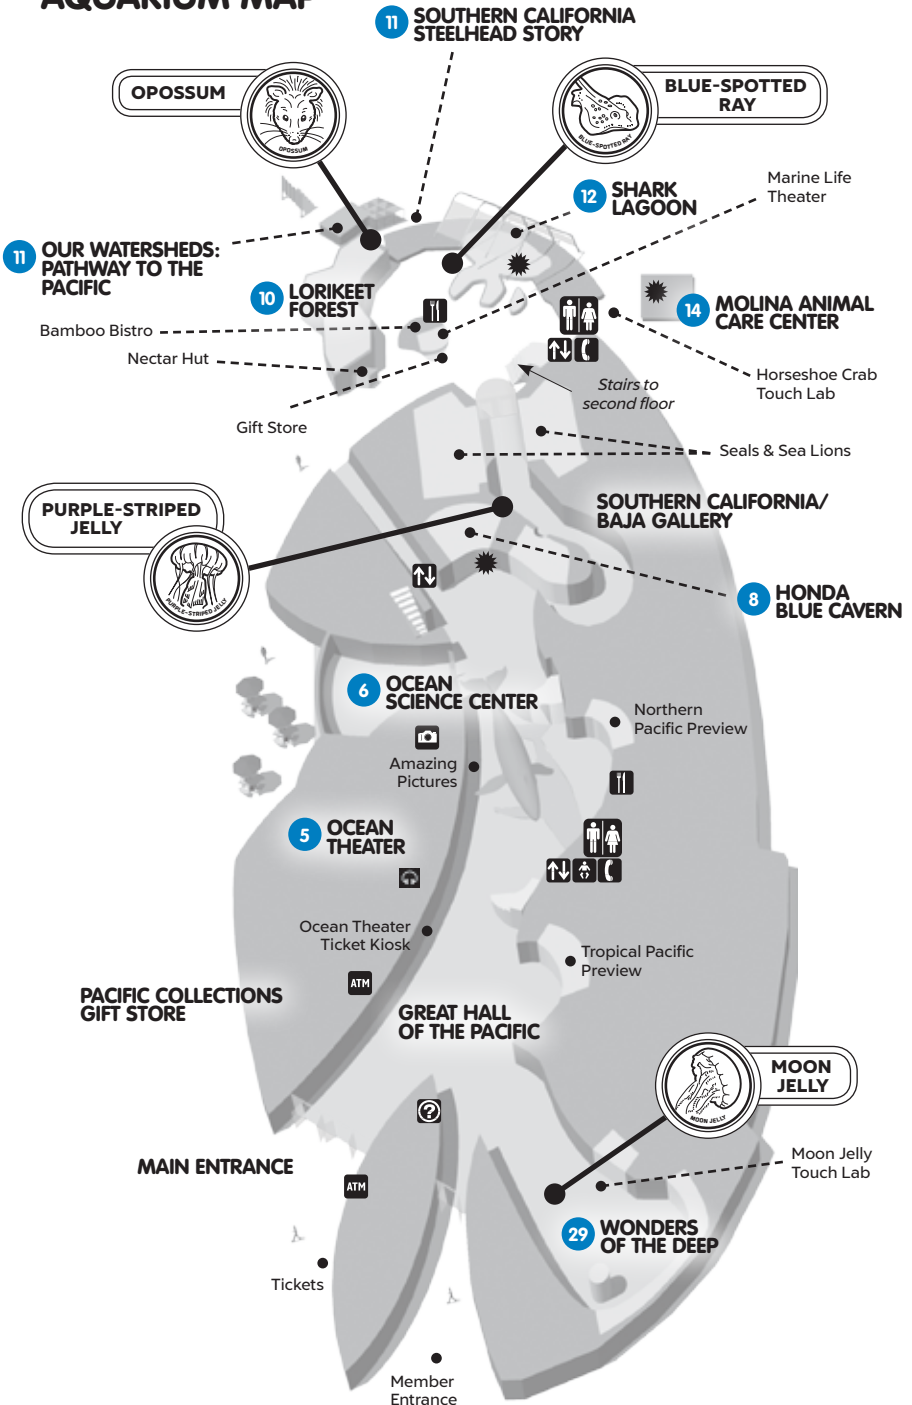

FIRST FLOOR AQUARIUM MAP

SECOND FLOOR AQUARIUM MAP

Embossing Stations

Emboss your guide at our eight Embossing Stations. Look for the embossing space on the corners of pages 9, 11, 13, 19, 23, 25, 27, and 29.

10

Visitor Guide Stop

Look for Visitor Guide Stops at exhibits throughout the Aquarium. The numbers correspond to page numbers in this book.

Aquarium Animal Show

Learn about our animals at special shows held throughout the day at major exhibits. See your Show Times insert for times and locations.

Restrooms

Elevators

Information Center

Child Care Station

Dining

Phones

Show (see Show Times)

Aquarium Founding Sponsor

HONDA
The Power of Dreams