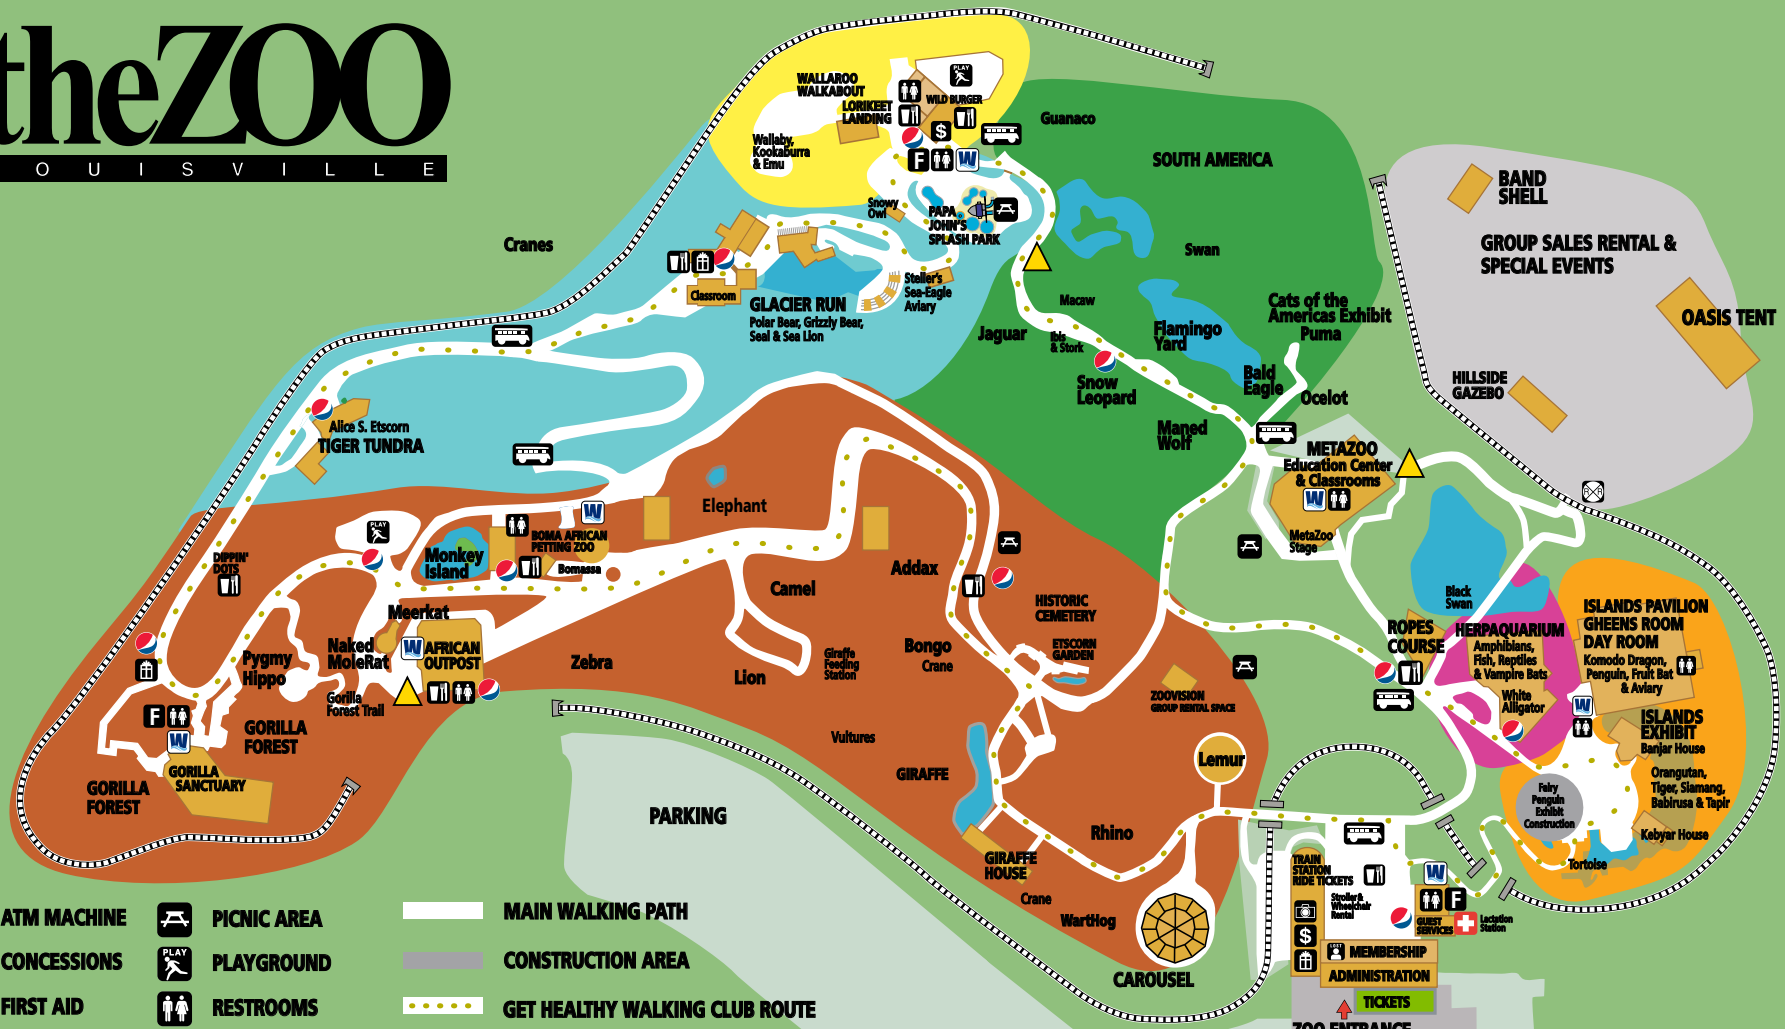

theZOO

LOUISVILLE

- | | | | | | |
|--|---------------|--|-----------------|--|--------------------------------|
| | ATM MACHINE | | PICNIC AREA | | MAIN WALKING PATH |
| | CONCESSIONS | | PLAYGROUND | | CONSTRUCTION AREA |
| | FIRST AID | | RESTROOMS | | GET HEALTHY WALKING CLUB ROUTE |
| | GIFT SHOP | | WATER FOUNTAIN | | TRAIN ROUTE |
| | LOST CHILDREN | | SMOKING ZONE | | TRAM STOP |
| | PHOTOS | | FAMILY RESTROOM | | |
- PEPSI PRODUCTS *(Pepsi is the official soft drink of the Louisville Zoo)*

Butterfly Garden